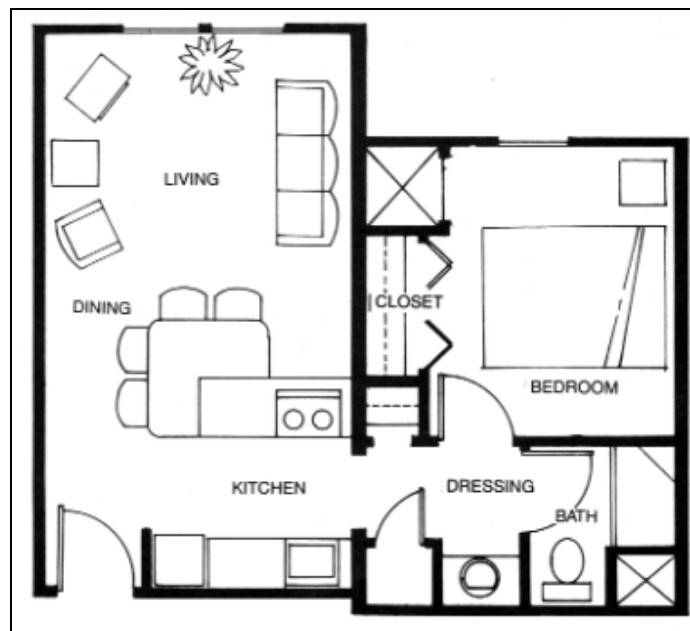

Greenbrier Village

Floor Plans – Burgundy Room

Small one bedroom: 522 sq ft

Large one bedroom: 622 sq ft

Large two bedroom: 922 sq ft