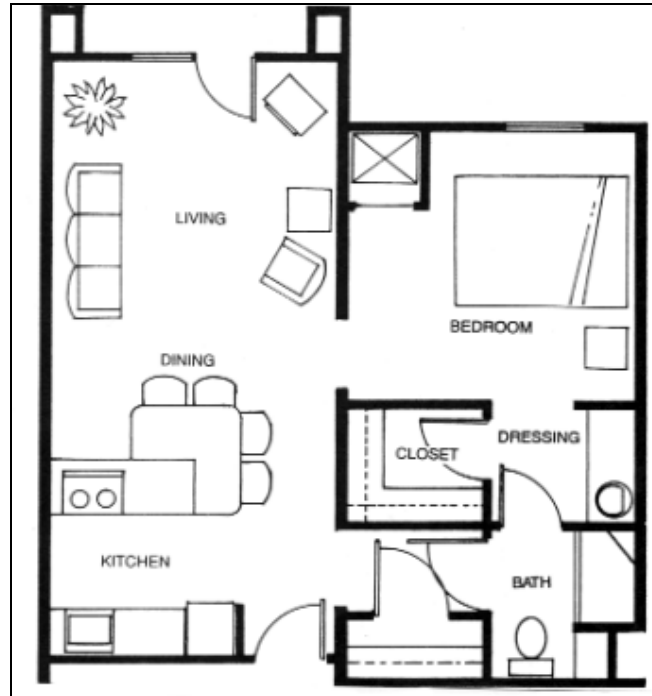

Greenbrier Village

Floor Plans – Burgundy Room

Small one bedroom: 522 sq ft

Large one bedroom: 622 sq ft

Large two bedroom: 922 sq ft