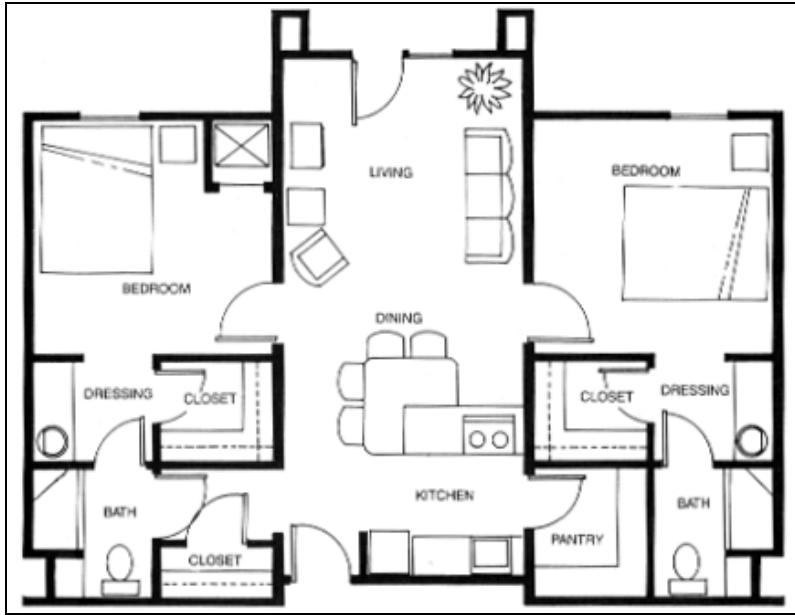

Greenbrier Village

Floor Plans – Burgundy Room

Small one bedroom: 522 sq ft

Large one bedroom: 622 sq ft

Large two bedroom: 922 sq ft